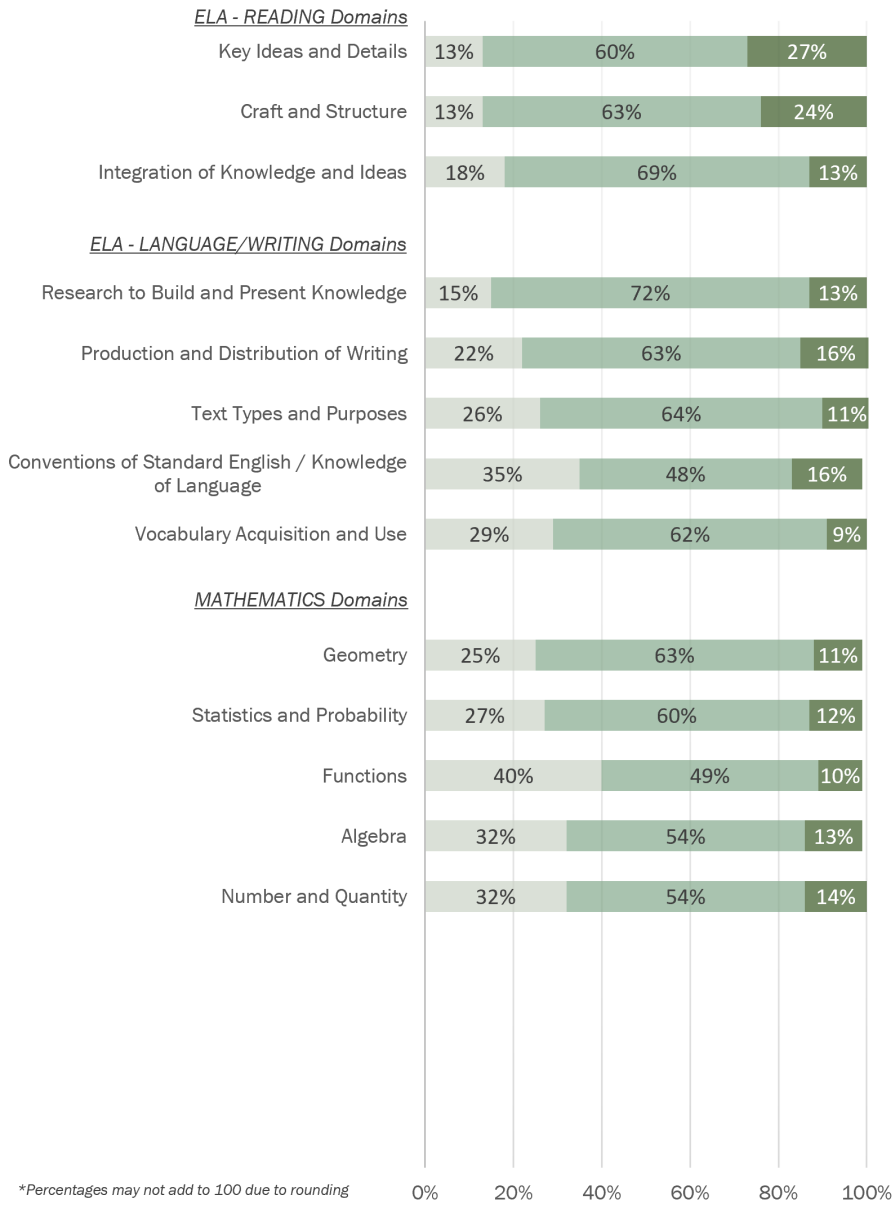

■ Low ■ Middle ■ High

Average ELA - READING Scale Score

State: 554.3

of Students = 40,146

Average ELA - LANGUAGE/WRITING Scale Score

State: 534.2

of Students = 40,141

Average MATHEMATICS Scale Score