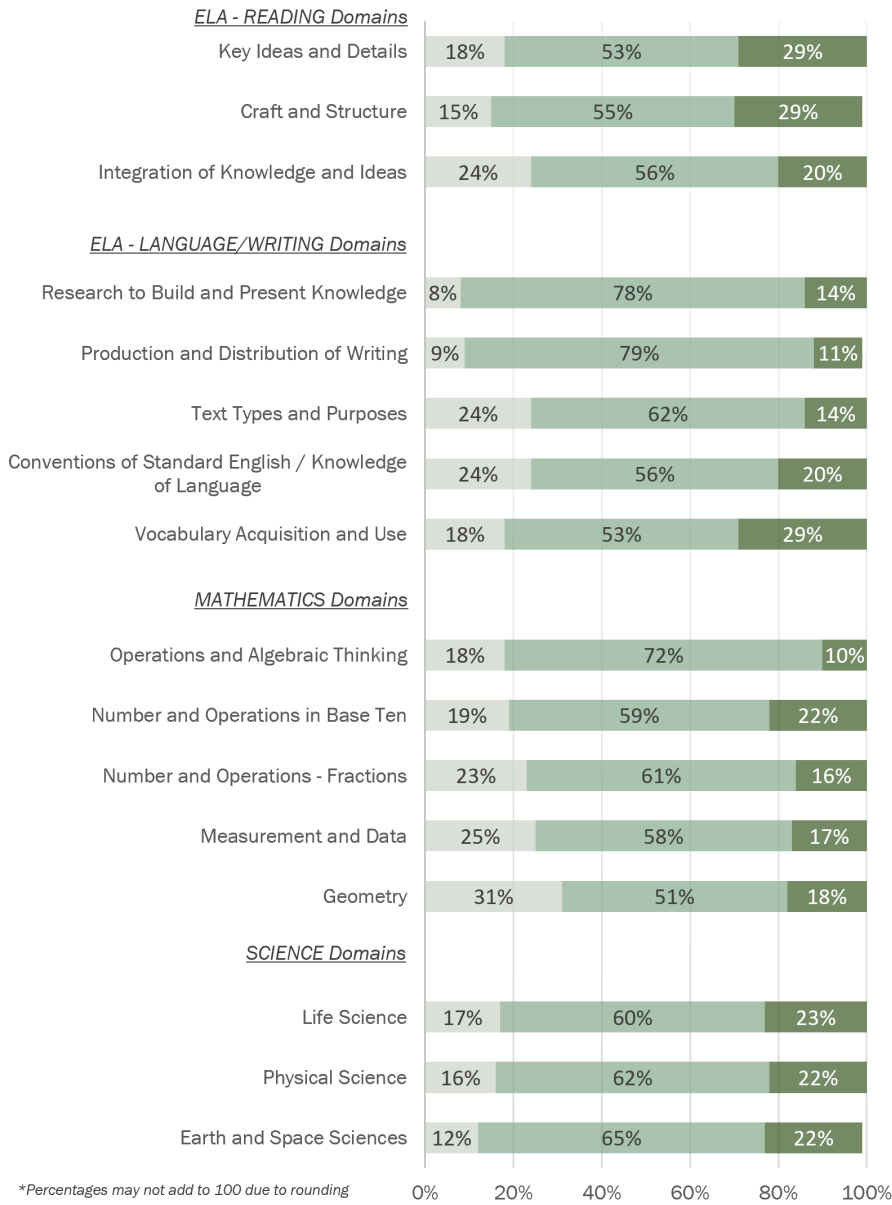

2024 ISASP GRADE 5 STUDENT DOMAIN PERFORMANCE PERCENTAGES

■ Low ■ Middle ■ High

Average ELA - READING Scale Score

State: 462.2

# of Students = 38,563

Average ELA - LANGUAGE/WRITING Scale Score

State: 454.7

# of Students = 38,571

Average MATHEMATICS Scale Score

State: 454.3

# of Students = 38,572

Average SCIENCE Scale Score

State: 461.8

# of Students = 38,557

Domain Performance Percentages

■ Grade 5