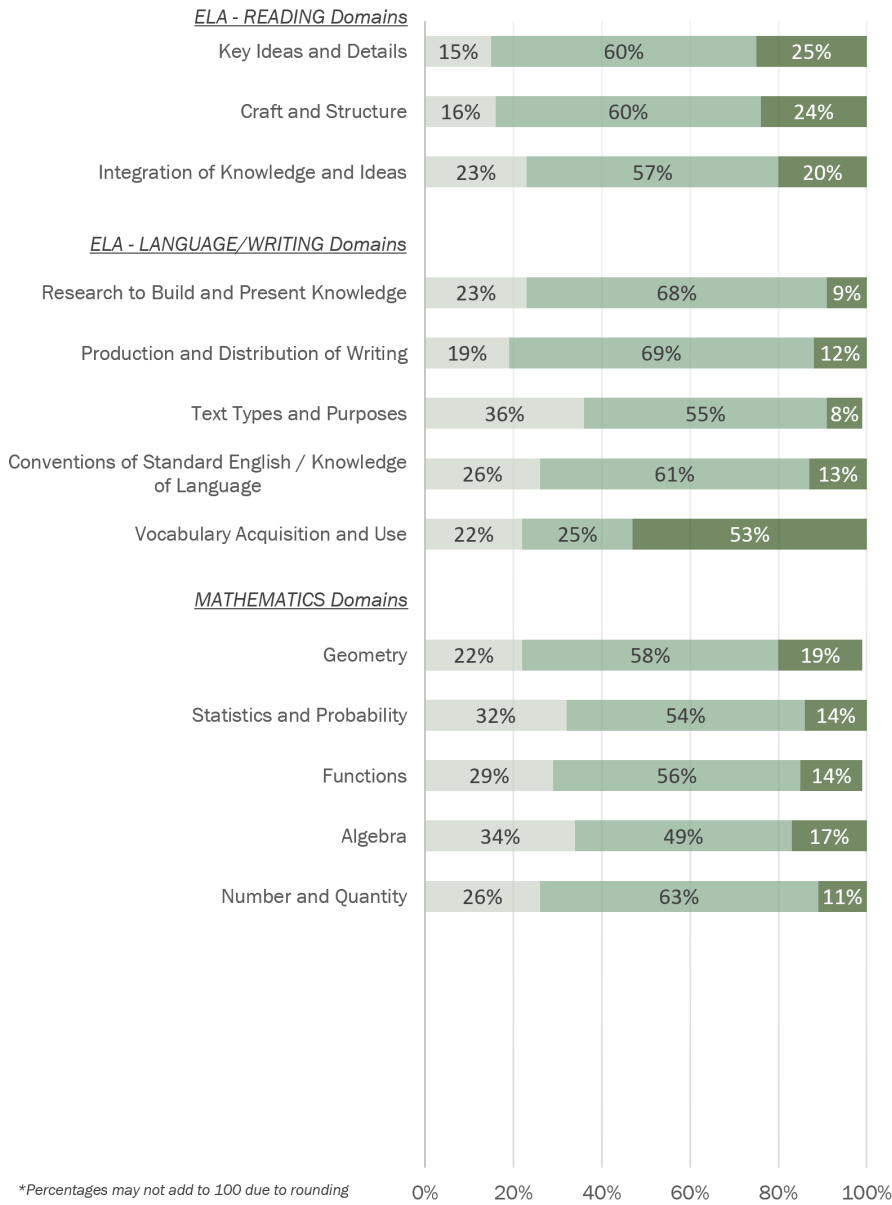

State: 566.7

of Students = 40,152

Domain Performance Percentages

■ Grade 10

2024 ISASP GRADE 11 STUDENT DOMAIN PERFORMANCE PERCENTAGES

■ Low ■ Middle ■ High

Average ELA - READING Scale Score

State: 605.4