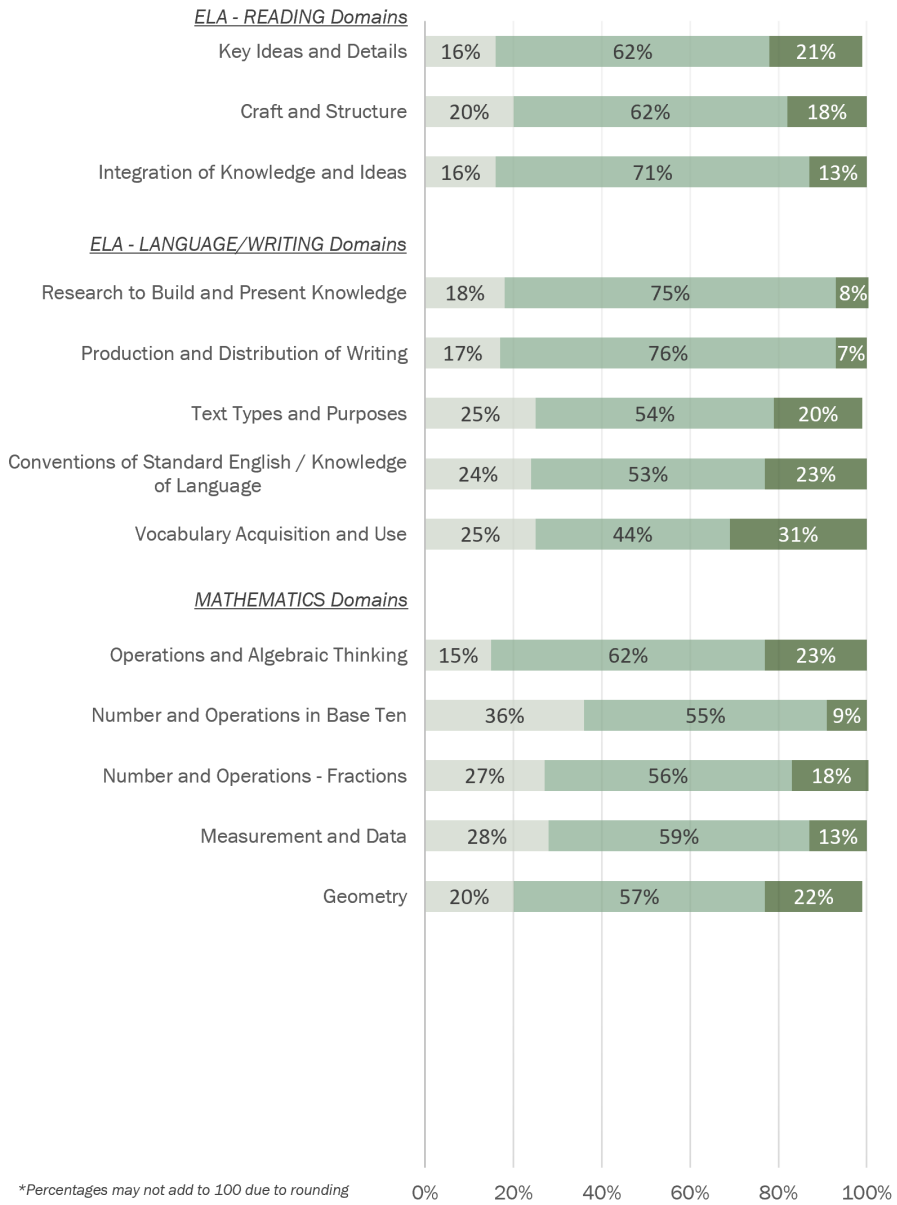

ISASP Spring 2024 State Level Results

Domain
Performance
Percentages

2024 ISASP GRADE 3 STUDENT DOMAIN PERFORMANCE PERCENTAGES

■ Low ■ Middle ■ High

Average ELA - READING Scale Score

State: 406.3

of Students = 38,564