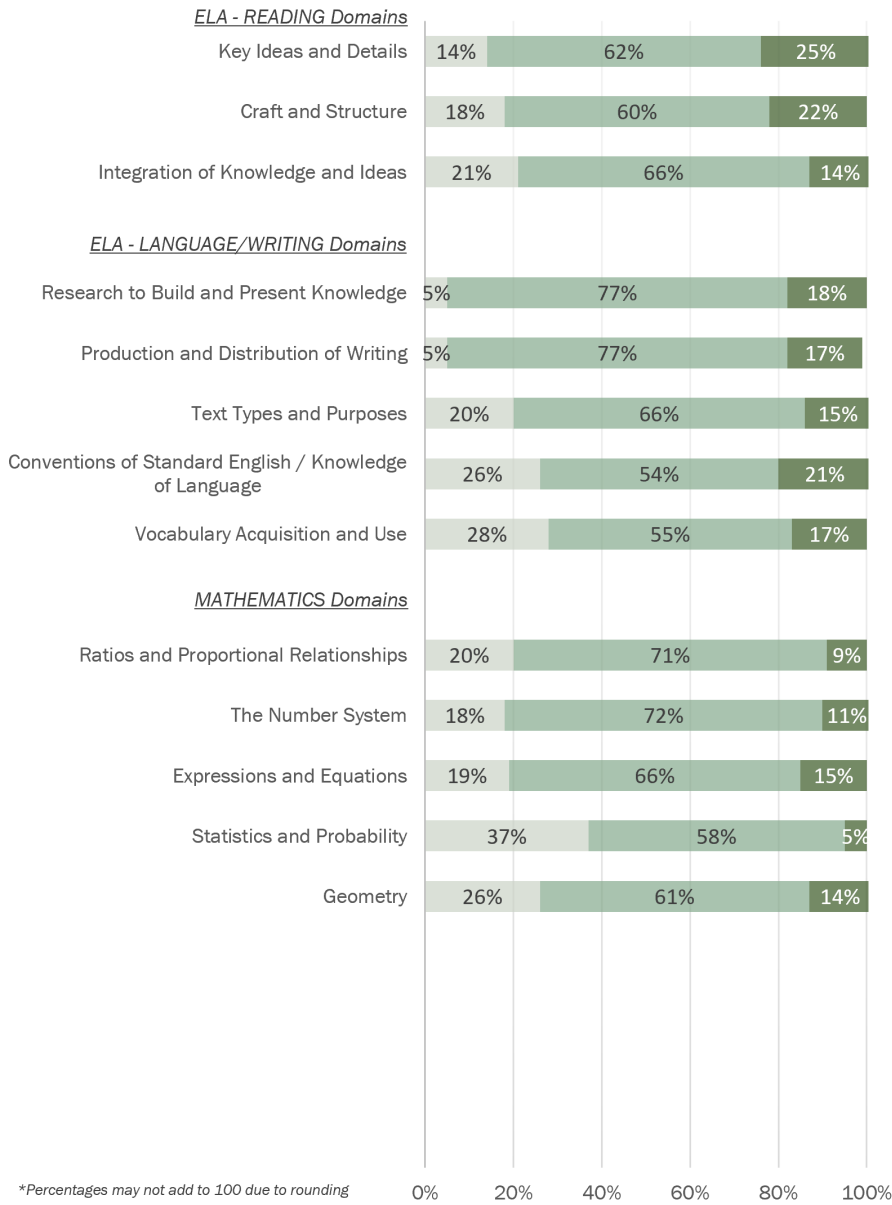

Average SCIENCE Scale Score

State: 461.8

of Students = 38,557

Domain Performance Percentages

■ Grade 5

2024 ISASP GRADE 6 STUDENT DOMAIN PERFORMANCE PERCENTAGES

■ Low ■ Middle ■ High

Average ELA - READING Scale Score