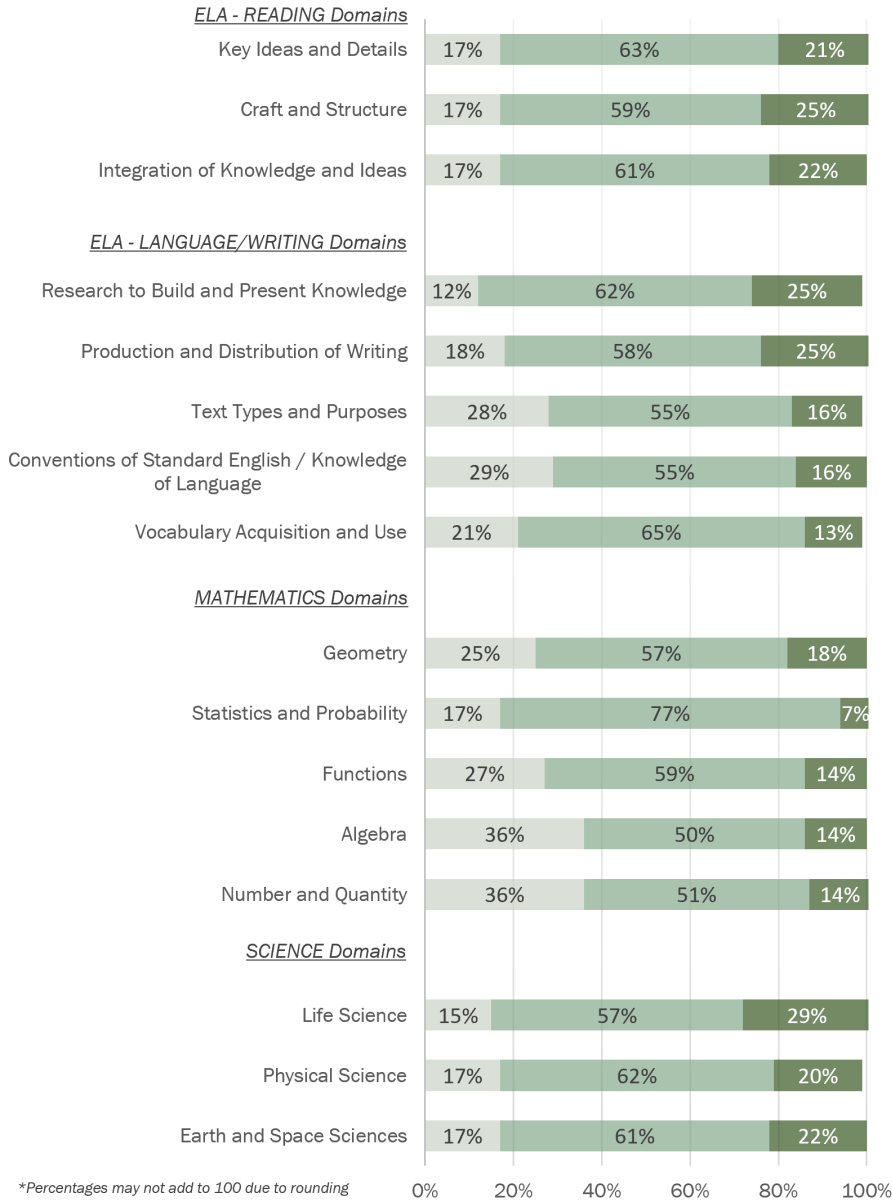

State: 541.1

of Students = 40,160

Domain Performance Percentages

■ Grade 9

2024 ISASP GRADE 10 STUDENT DOMAIN PERFORMANCE PERCENTAGES

■ Low ■ Middle ■ High

Average ELA - READING Scale Score

State: 577.4