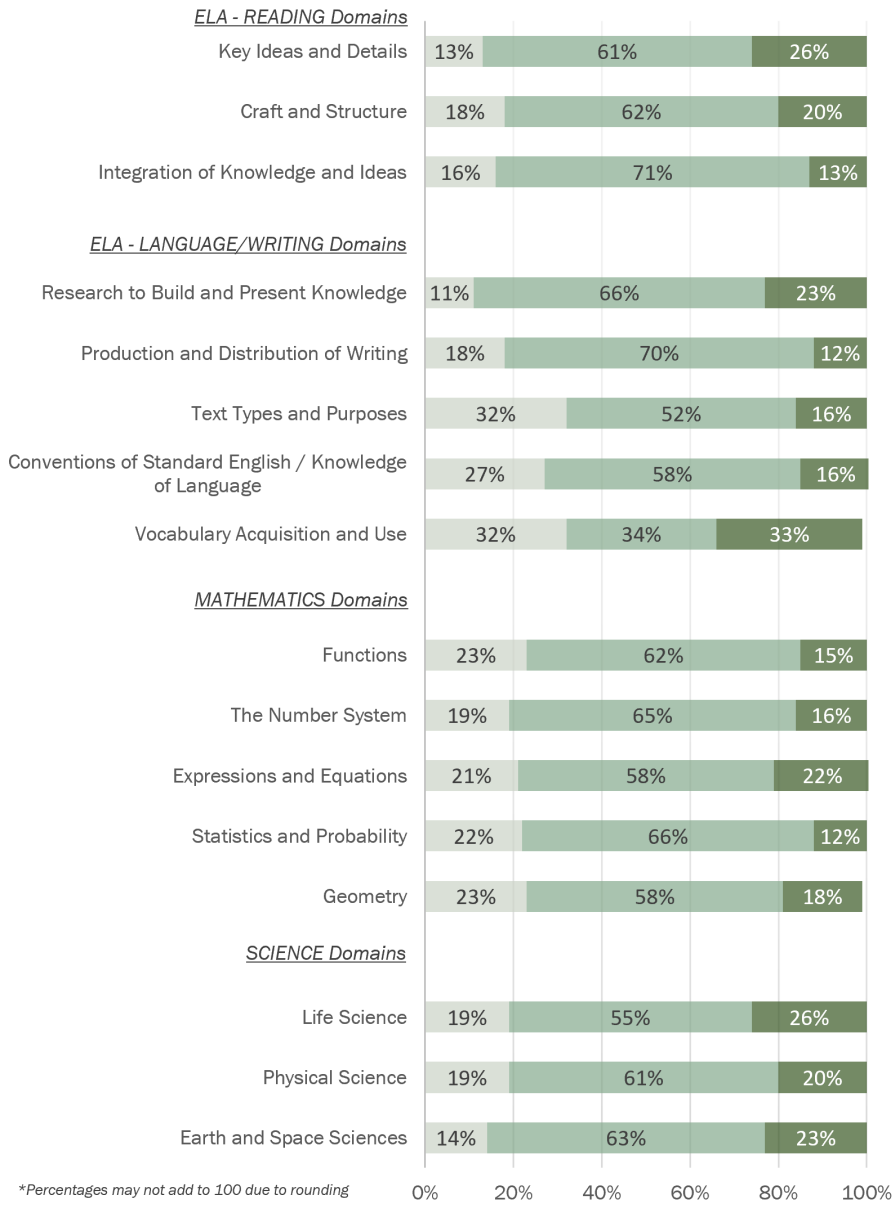

■ Low ■ Middle ■ High

Average ELA - READING Scale Score

State: 531.1

of Students = 38,905

Average ELA - LANGUAGE/WRITING Scale Score

State: 530.0

of Students = 38,891

Average MATHEMATICS Scale Score