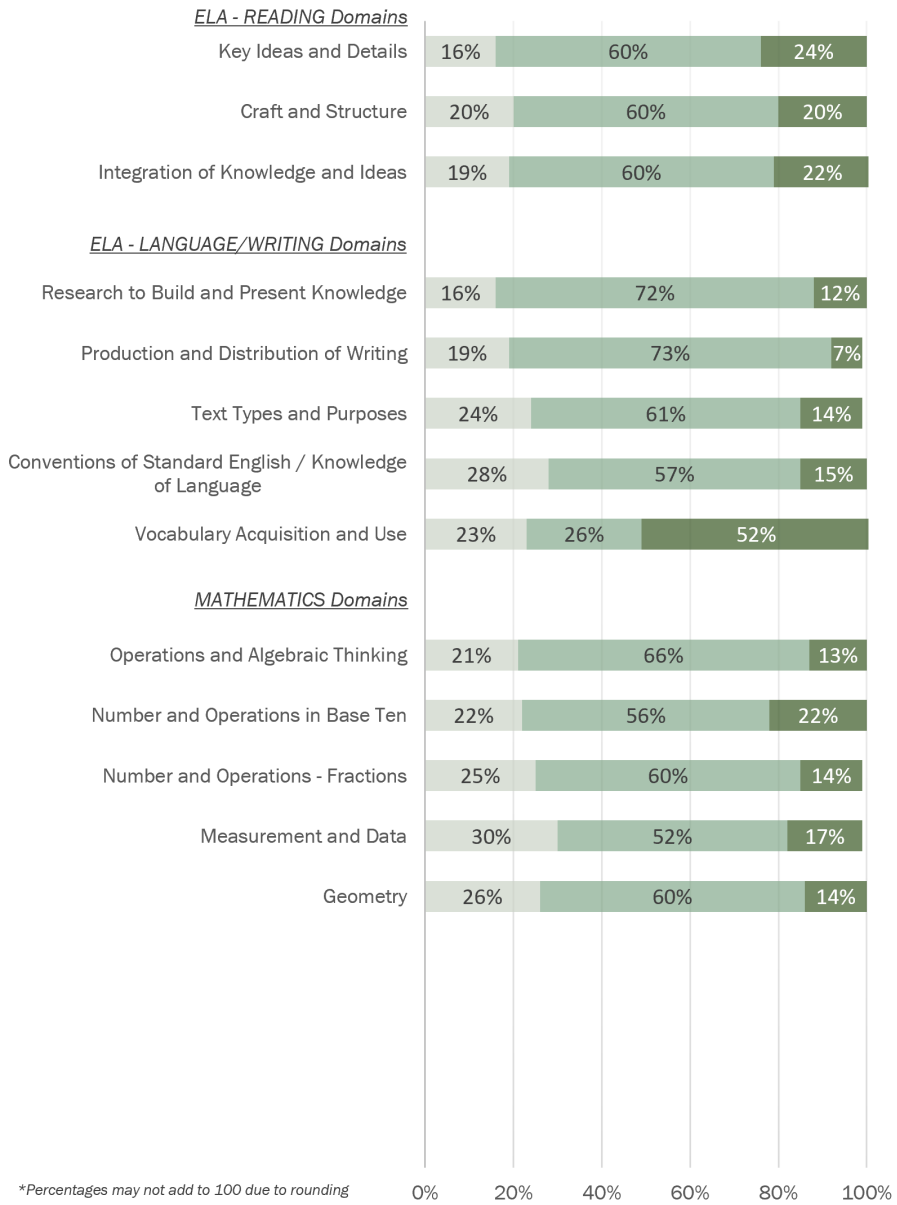

2024 ISASP GRADE 4 STUDENT DOMAIN PERFORMANCE PERCENTAGES

■ Low ■ Middle ■ High

Average ELA - READING Scale Score

State: 432.9

# of Students = 38,885

Average ELA - LANGUAGE/WRITING Scale Score

State: 437.9

# of Students = 38,888

Average MATHEMATICS Scale Score

State: 434.4

# of Students = 38,896

Domain Performance Percentages

■ Grade 4