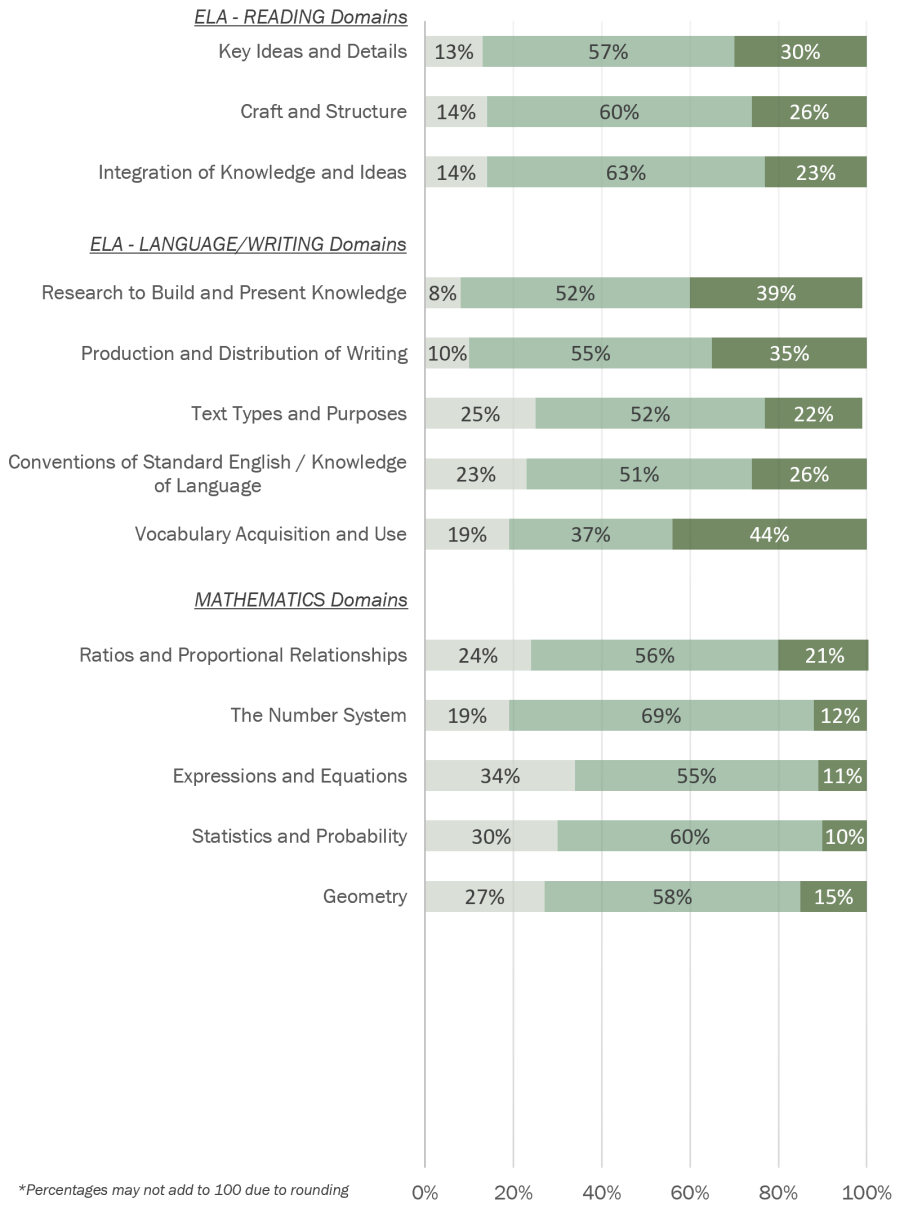

2024 ISASP GRADE 7 STUDENT DOMAIN PERFORMANCE PERCENTAGES

■ Low ■ Middle ■ High

Average ELA - READING Scale Score

State: 509.6

# of Students = 38,033

Average ELA - LANGUAGE/WRITING Scale Score

State: 514.8

# of Students = 38,021

Average MATHEMATICS Scale Score

State: 500.5

# of Students = 38,052

Domain Performance Percentages

■ Grade 7